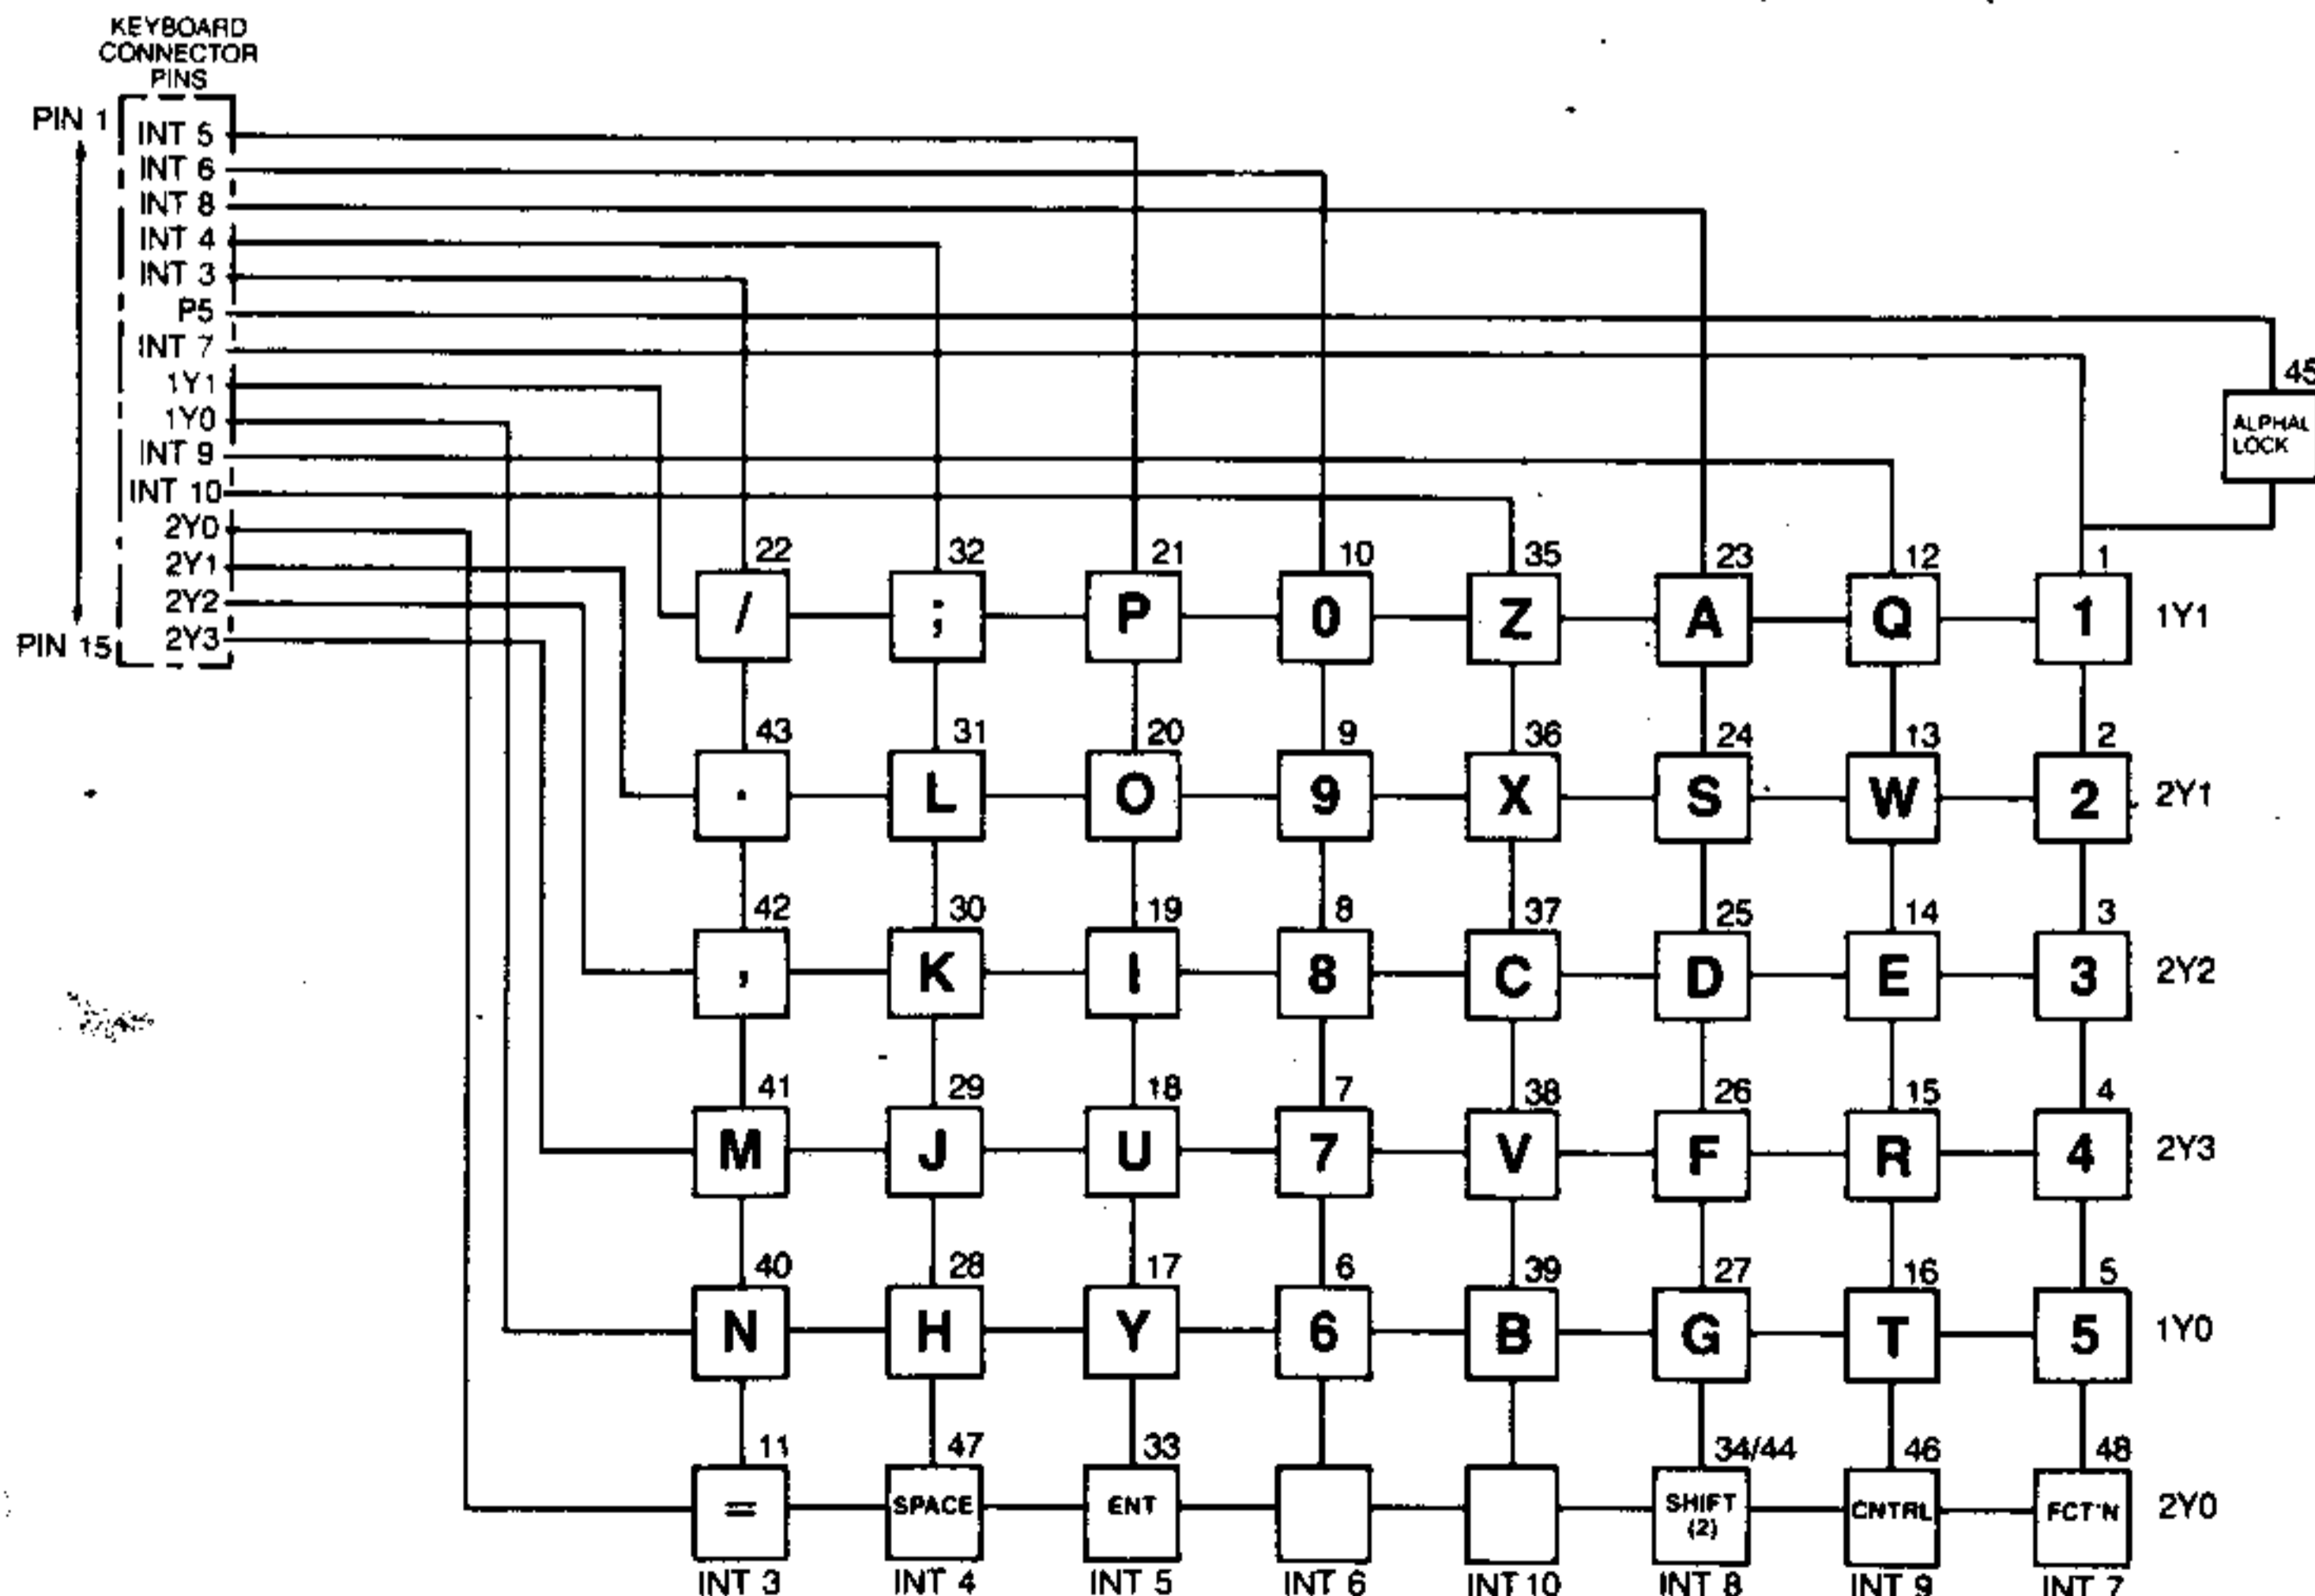

KEYBOARD

ALPHA-NUMERIC

\$ 3.95

**SPECIAL
PURCHASE!**

Cat. No. 277-1023

ARCHER®

Cat. No. 277-1023

ALPHA-NUMERIC KEYBOARD

Originally for TI 99/4 Computer

A high-quality QWERTY keyboard with standard typewriter stagger format, electrically arranged in X-Y matrix. All keys SPST momentary contact except for ALPHA LOCK, which is an alternate action switch. Electrical connections may be made to connector (AMP 1-640441-5) or directly to PC board.

KEYBOARD SCHEMATIC